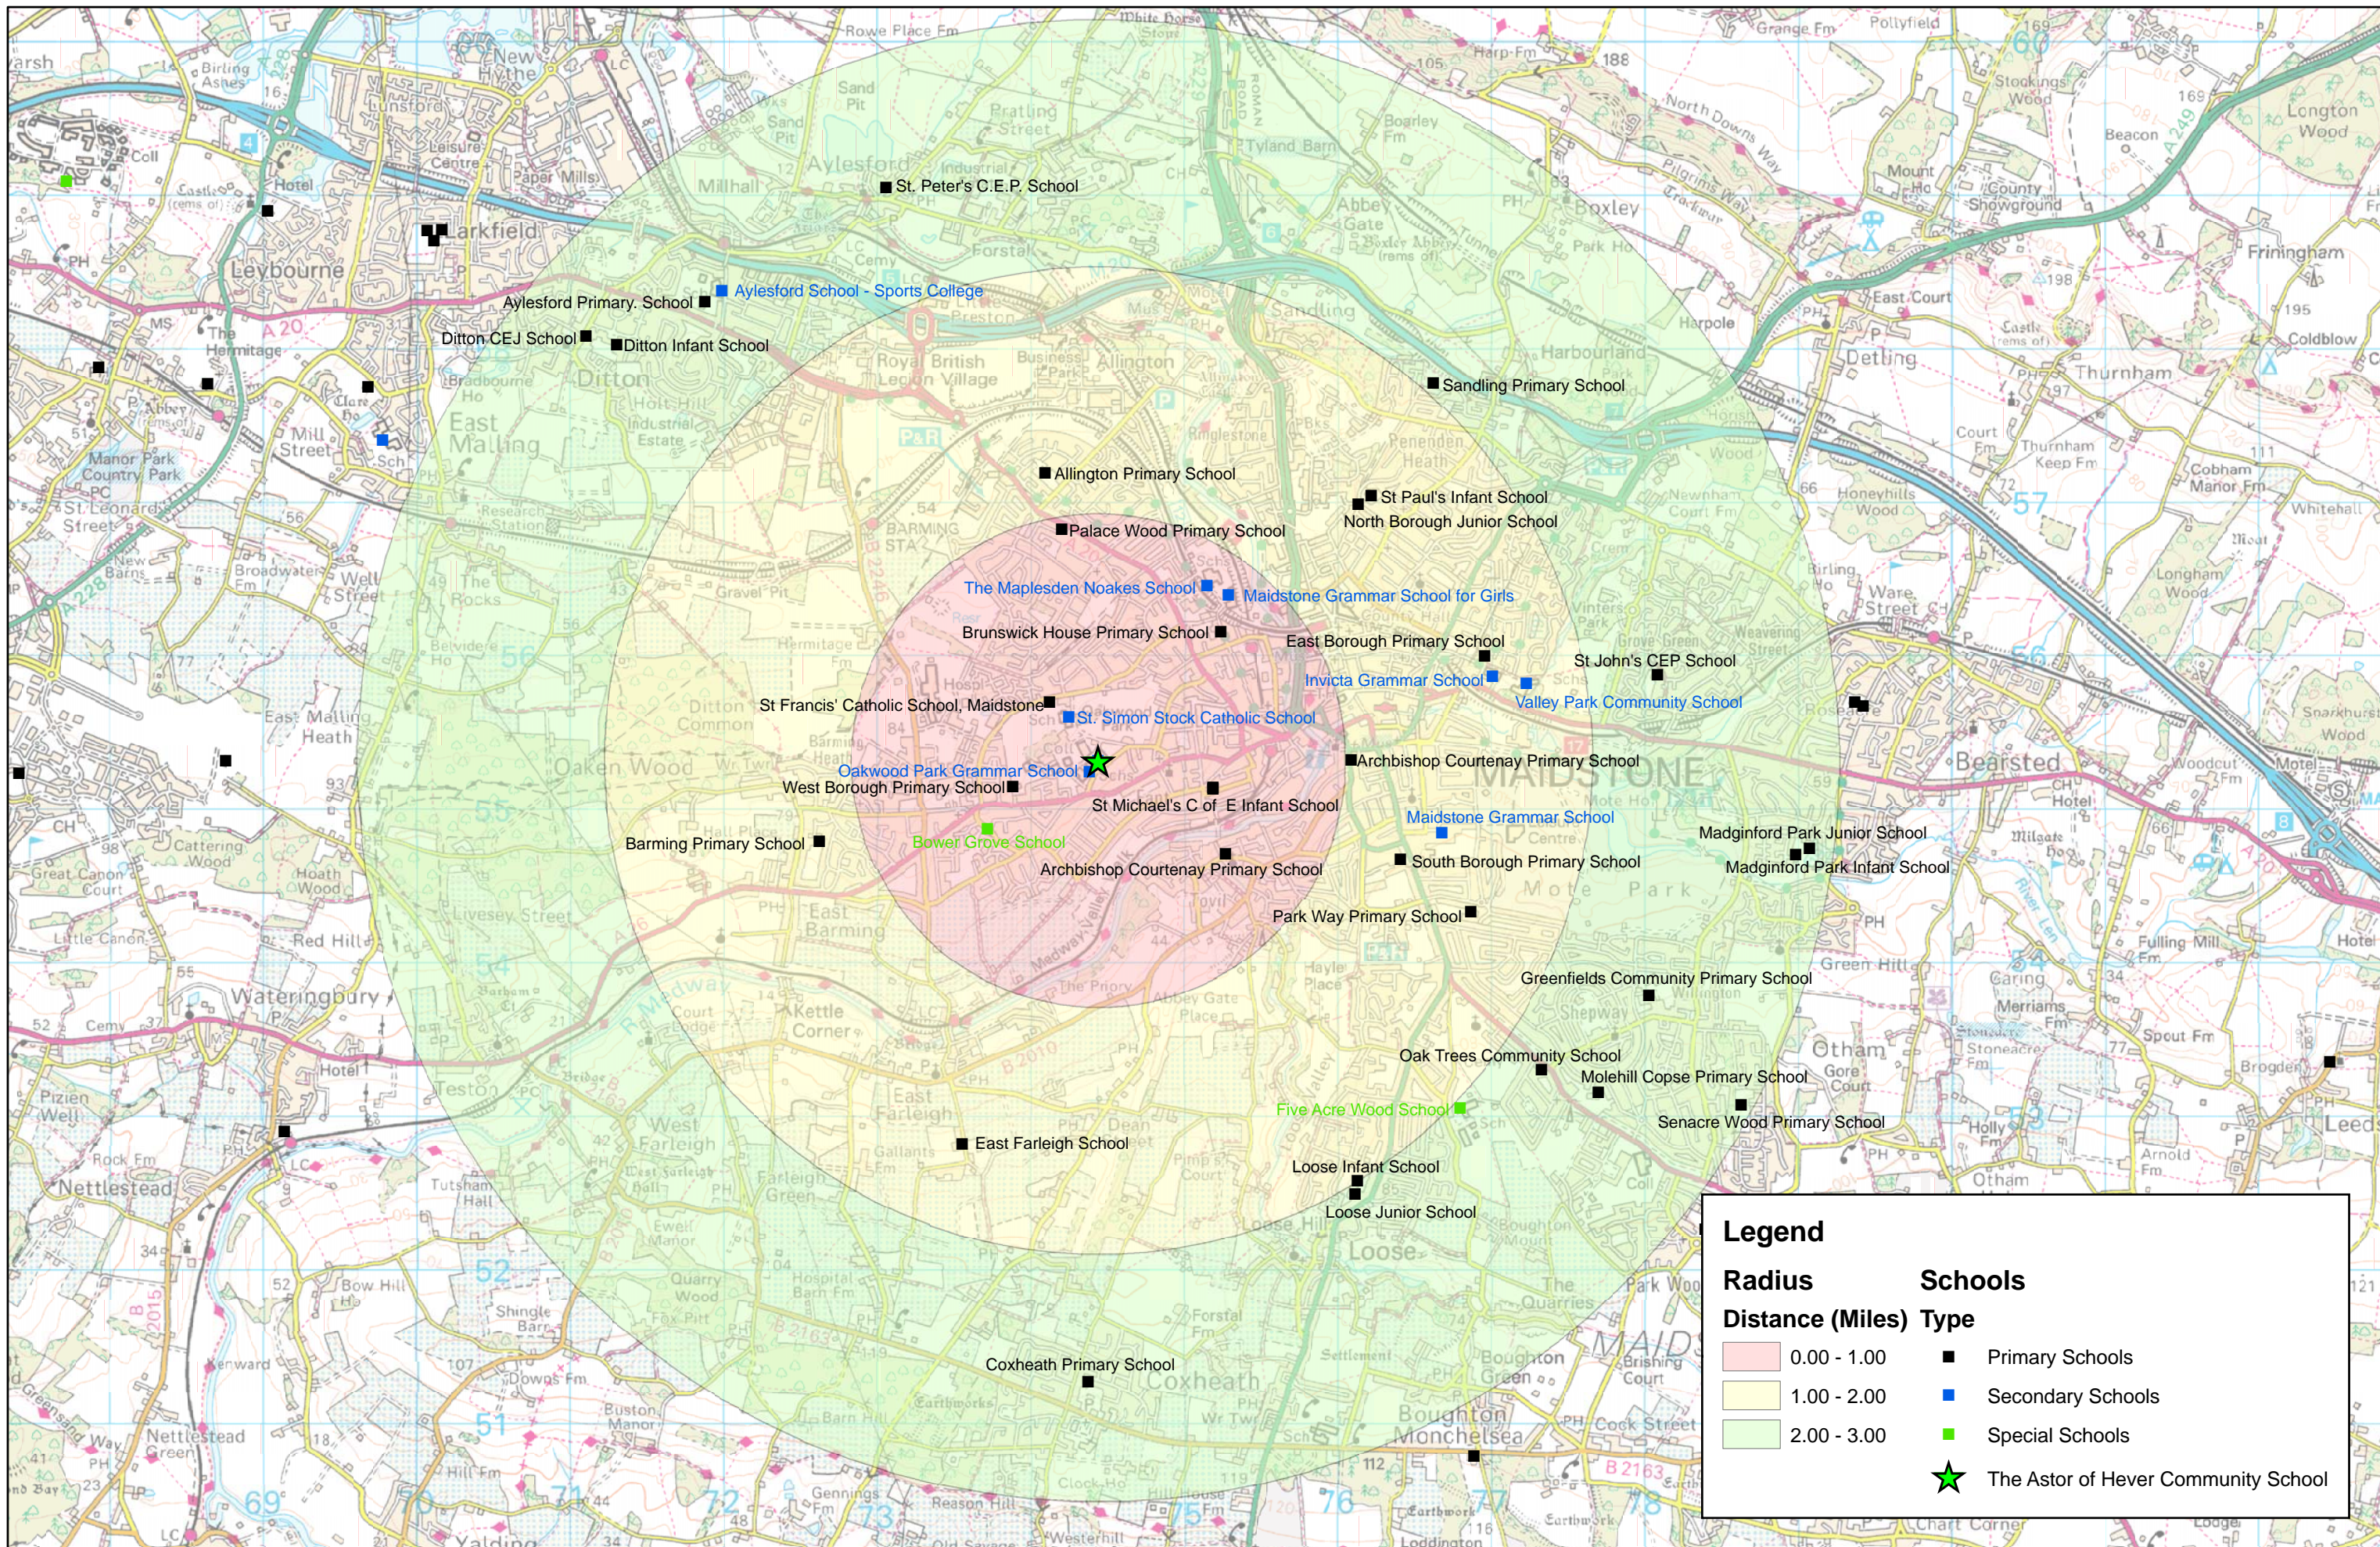

Schools within a 3 mile Radius of The Astor of Hever Community School

Legend

Radius Distance (Miles)	Schools Type
0.00 - 1.00	■ Primary Schools
1.00 - 2.00	■ Secondary Schools
2.00 - 3.00	■ Special Schools
	★ The Astor of Hever Community School